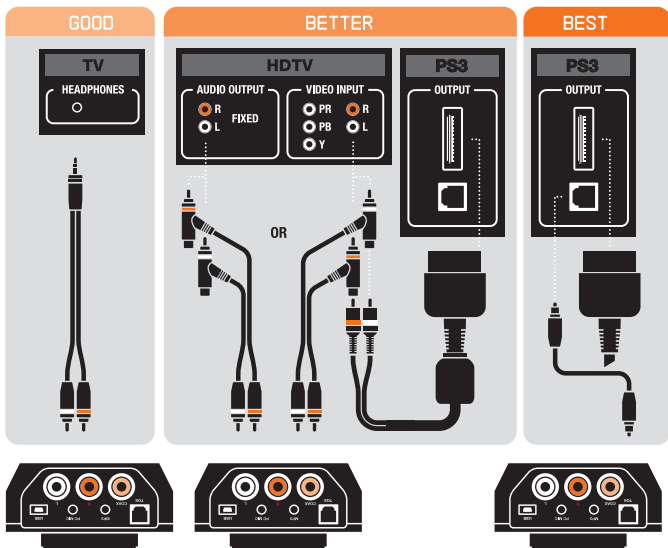

PS3 SETUP TV

1 CONNECT AUDIO SOURCE TO MIXAMP™