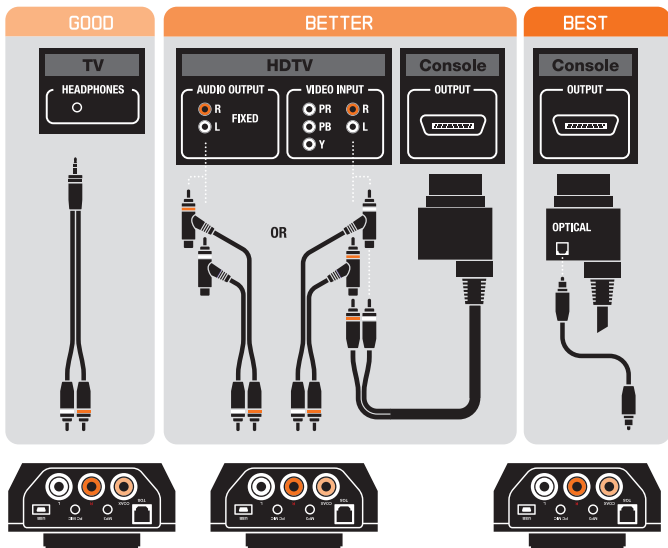

XBOX 360 SETUP TV

1 CONNECT AUDIO SOURCE TO MIXAMP™